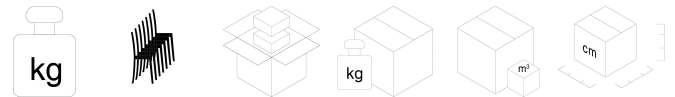

POST

Design Luxy R&D

article: P30 1
code: 4POGI76

12,2 no 1 15,2 0,22 48x69x66

Warranty: 5 years

DESCRIPTION

Task chair, high mesh back, lumbar support, without armrests, synchro, plastic, nylon base and castors Ø 50 mm white.

FINISHING: white plastic.

BACK: self-supporting mesh with white nylon structure and lumbar support.

SEAT: foam polyurethane upholstery density 40 kg/m³ with covering carter.

MECHANISM: synchro.

BASE: in white ral nylon (standard matched to plastic color).