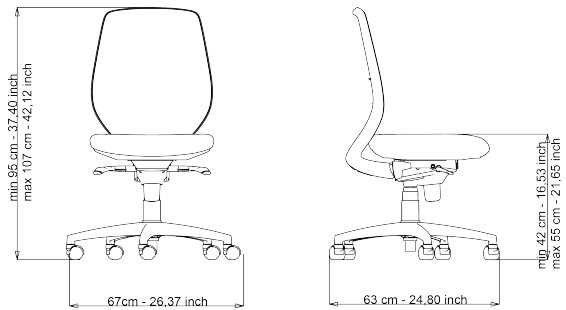

POST

Design Luxy R&D

article: P30 1
code: 4POGI76

12,2 no 1 15,2 0,22 48x69x66

Warranty: 5 years

DESCRIPTION

Task chair, high mesh back, lumbar support, without armrests, synchro, plastic, nylon base and castors Ø 50 mm white.

FINISHING: white plastic.

BACK: self-supporting mesh with white nylon structure and lumbar support.

SEAT: foam polyurethane upholstery density 40 kg/m³ with covering carter.

MECHANISM: synchro.

BASE: in white ral nylon (standard matched to plastic color).

CASTORS: self-braking, Ø 50 mm, rubber white (standard matched to plastic color).

MAINTENANCE

CHROME PLATED PARTS: Clean with a soft cloth with some neutral detergent to polish the steel.

PAINTED PARTS: Clean with soft cloth dampened slightly with water and dry with a dry cloth.